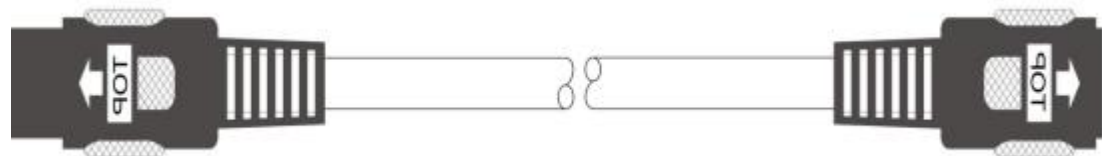

TAIDEN

TAIDEN 8PIN cable welding diagram

8P2RJ45 and 8P2RJ45S

8PIN Male connector

shielded wire

- 6 Blue+White
- 1 Green+White
- 4 Orange+White
- 2 Orange
- 5 Brown+White
- 3 Blue
- 7 Brown
- 8 Green

8PIN Female connector

shielded wire

- 5 Blue+White
- 3 Green+White
- 7 Orange+White
- 2 Orange
- 6 Brown+White
- 1 Blue
- 4 Brown
- 8 Green

8PIN cable

Male

Female

S-UTP core 4X2X(7X0.203)

8P2RJ45S

P1	WireMap		TIN	P2
	1	Orange+White		
	2	Orange		
	3	Green+White		
	4	Blue		
	5	Blue+White		
	6	Green		
	7	Brown+White		
	8	Brown		
GND	Connecting shell			