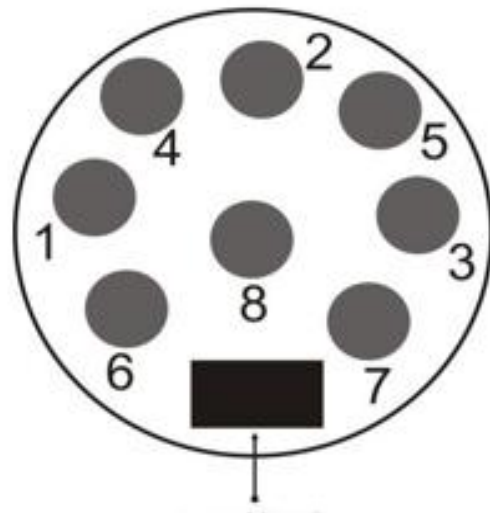

TAIDEN

TAIDEN 8PIN cable welding diagram

8P2RJ45 and 8P2RJ45S

8PIN Male connector

shielded wire

- 6 Blue+White
- 1 Green+White
- 4 Orange+White
- 2 Orange
- 5 Brown+White
- 3 Blue
- 7 Brown
- 8 Green

8PIN Female connector

shielded wire

- 5 Blue+White
- 3 Green+White
- 7 Orange+White
- 2 Orange
- 6 Brown+White
- 1 Blue
- 4 Brown
- 8 Green

8PIN cable

Male

Female

S-UTP core 4X2X(7X0.203)

8P2RJ45S

P1	WireMap		TIN	P2
	1	Orange+White		
	2	Orange		
	3	Green+White		
	4	Blue		
	5	Blue+White		
	6	Green		
	7	Brown+White		
	8	Brown		
GND	Connecting shell			