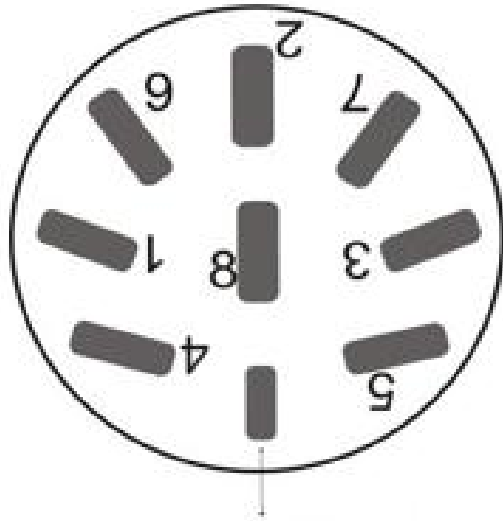

TAIDEN

TAIDEN 8PIN cable welding diagram

8P2RJ45 and 8P2RJ45S

8PIN Male connector

shielded wire

- 6 Blue+White
- 1 Green+White
- 4 Orange+White
- 2 Orange
- 5 Brown+White
- 3 Blue
- 7 Brown
- 8 Green

8PIN Female connector

shielded wire

- 5 Blue+White
- 3 Green+White
- 7 Orange+White
- 2 Orange
- 6 Brown+White
- 1 Blue
- 4 Brown
- 8 Green

8PIN cable

Male

Female

S-UTP core 4X2X(7X0.203)

8P2RJ45S

P1	WireMap		TIN	P2
	1	Orange+White		
	2	Orange		
	3	Green+White		
	4	Blue		
	5	Blue+White		
	6	Green		
	7	Brown+White		
	8	Brown		
GND	Connecting shell			