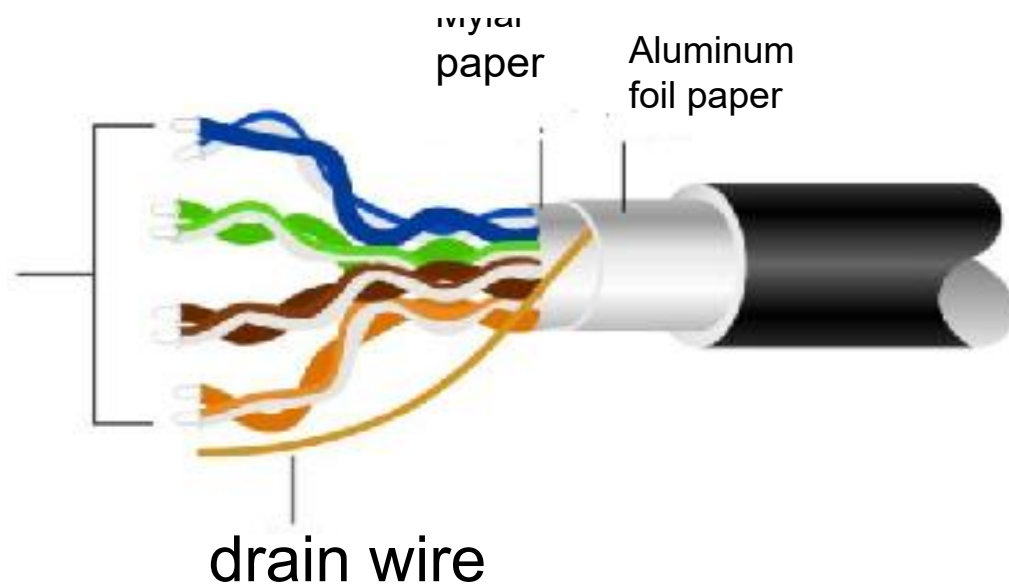

TAIDEN

TAIDEN 8PIN cable welding diagram

8P2RJ45 and 8P2RJ45S

8PIN Male connector

shielded wire

- 6 Blue+White
- 1 Green+White
- 4 Orange+White
- 2 Orange
- 5 Brown+White
- 3 Blue
- 7 Brown
- 8 Green

8PIN Female connector

shielded wire

- 5 Blue+White
- 3 Green+White
- 7 Orange+White
- 2 Orange
- 6 Brown+White
- 1 Blue
- 4 Brown
- 8 Green

8PIN cable

Male

Female

S-UTP core 4X2X(7X0.203)

8P2RJ45S

P1	WireMap		TIN	P2
	1	Orange+White		
	2	Orange		
	3	Green+White		
	4	Blue		
	5	Blue+White		
	6	Green		
	7	Brown+White		
	8	Brown		
GND	Connecting shell			