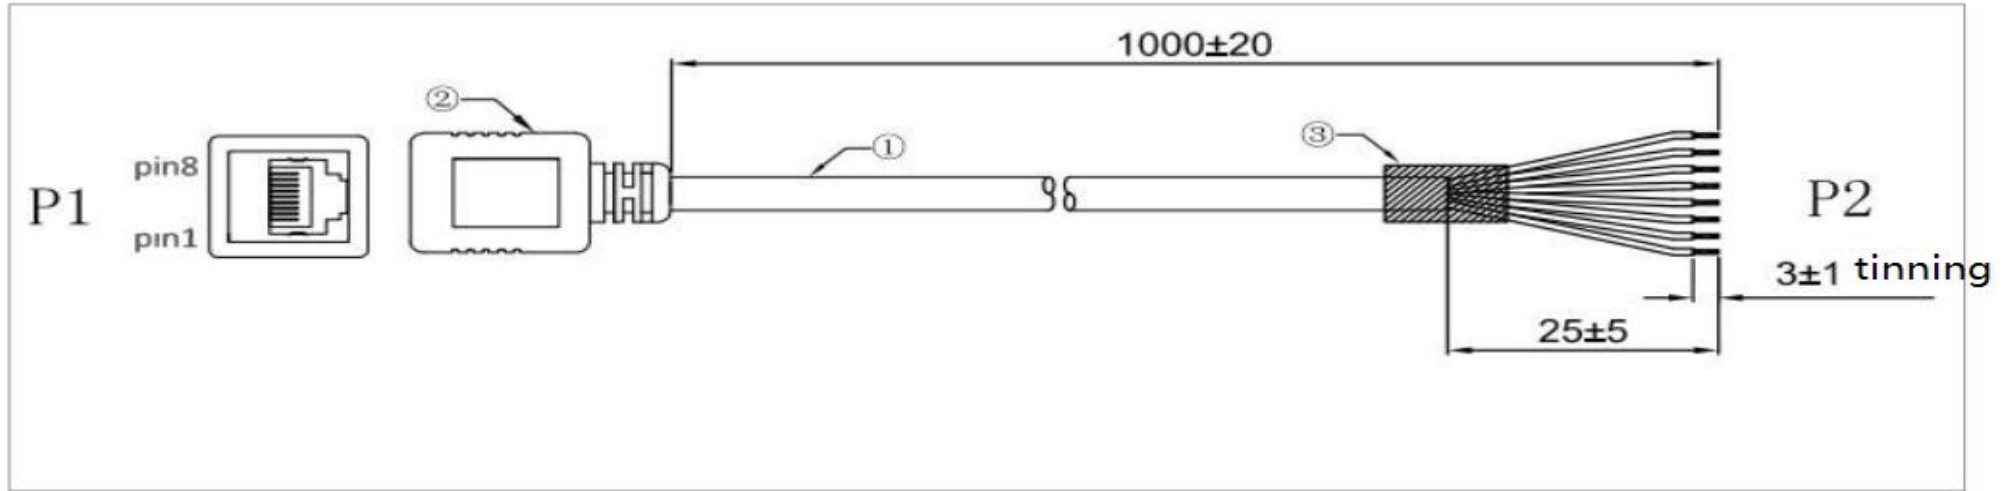

shielded wire

- 5 Blue+White
- 3 Green+White
- 7 Orange+White
- 2 Orange
- 6 Brown+White
- 1 Blue
- 4 Brown
- 8 Green

8PIN cable

Male

Female

S-UTP core 4X2X(7X0.203)

8P2RJ45S

P1	WireMap		TIN	P2
	1	Orange+White		
	2	Orange		
	3	Green+White		
	4	Blue		
	5	Blue+White		
	6	Green		
	7	Brown+White		
	8	Brown		
GND	Connecting shell			